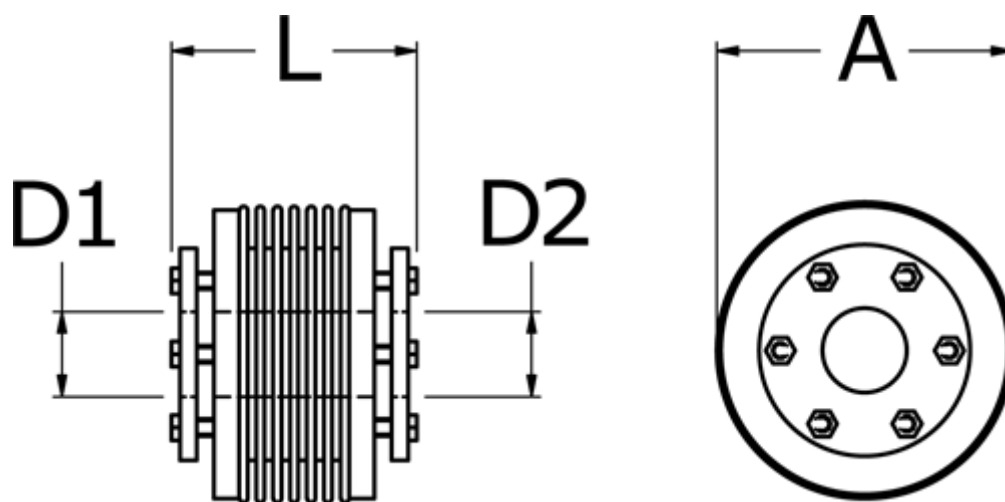

# Data Sheet

Article number: 3330505001014555

Description: Bellow coupling type 5 size500  
Length 101 mm, bore 45/55 mm

## Measures

A	= 122
D1	= 45
D2	= 55
L	= 101
Nom. torque NM (Tkn)	= 500